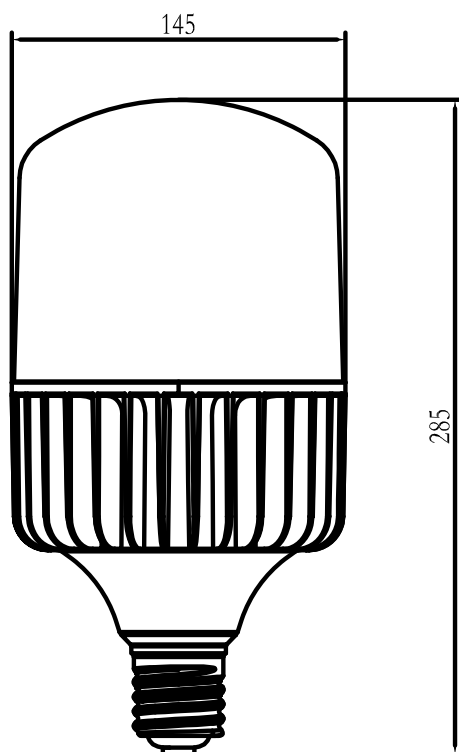

DIMENSI  
Unit: mm

Code:	IND-LIFE-100W-WW / CW
LED Watt:	100W
Base Type:	E27/E40
LED efficiency LM/W:	100lm/W
Luminous Flux:	10000
Beam Angle:	200°
CRI:	80
Power Factor:	>0.9
Frequency:	50/60HZ
Input Voltage:	AC176~264V