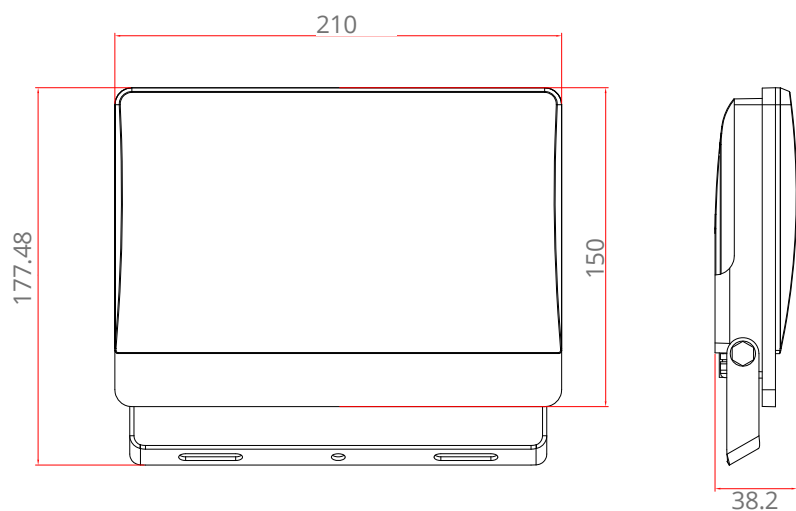

DIMENSION

Unit: mm

Code:	F-DEC-50W-WW / CW
LED Watt	50W
Luminous Flux:	4460
CCT	3000K - 6000K
Beam Angle:	120°
Power Factor:	>0.90
Material:	Aluminum + polycarbonate
IP Grade:	IP65
Voltage:	AC100-240V
Housing Color:	Black
Weight:	0.50 KG

PHOTOMETRIC DIAGRAM