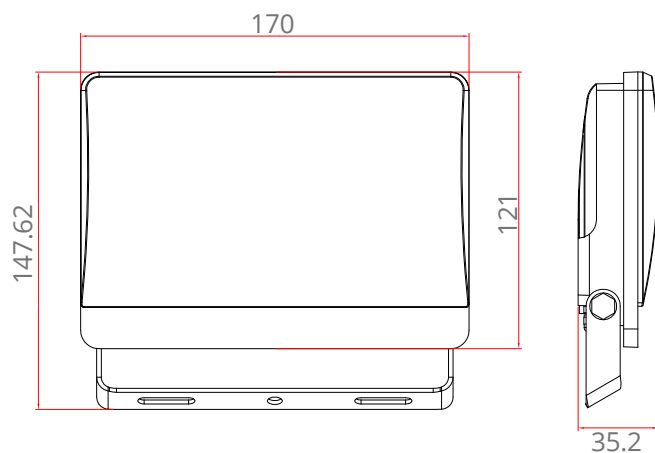

## DIMENSION

Unit: mm

Code:	<b>F-DEC-30W-WW / CW</b>
LED Watt	30W
Luminous Flux:	2800
CCT	3000K - 6000K
Beam Angle:	120°
Power Factor:	>0.90
Material:	Aluminum + polycarbonate
IP Grade:	IP65
Voltage:	AC100-240V
Housing Color:	Black
Weight:	0.32 KG

## PHOTOMETRIC DIAGRAM