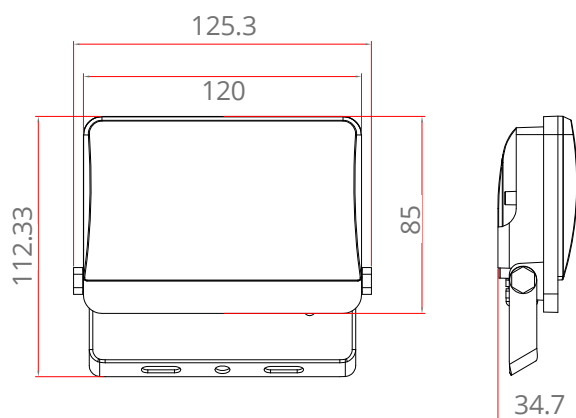

DIMENSION

Unit: mm

Code:	F-DEC-15W-WW / CW
LED Watt	15W
Luminous Flux:	1315
CCT	3000K - 6000K
Beam Angle:	120°
Power Factor:	>0.70
Material:	Aluminum + polycarbonate
IP Grade:	IP65
Voltage:	AC100-240V
Housing Color:	Black
Weight:	0.18 KG

PHOTOMETRIC DIAGRAM