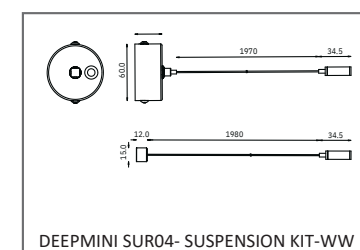

Model	DEEPMINI-SUR04-1M-2M-WW
Input Voltage	48VDC
Size	100 / 200 mm
Color	Sandy Black
Sealing	IP20
Body Material	Aluminum

DIMENSION

Unit: mm

RELATED ITEM

COLOR:

Sand black