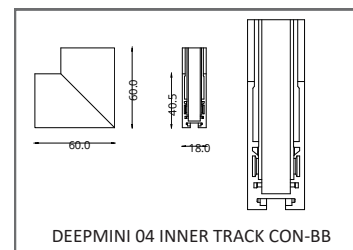

Model	DEEPMINI-SUR04-1M-2M-WW
Input Voltage	48VDC
Size	100 / 200 mm
Color	Sandy Black
Sealing	IP20
Body Material	Aluminum

DIMENSION

Unit: mm

RELATED ITEM

COLOR:

Sand black