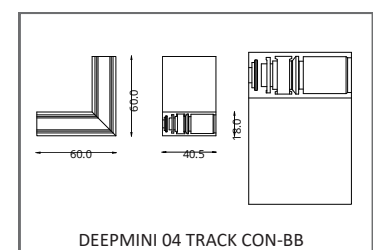

Model	DEEPMINI-SUR04-1M-2M-WW
Input Voltage	48VDC
Size	100 / 200 mm
Color	Sandy Black
Sealing	IP20
Body Material	Aluminum

DIMENSION

Unit: mm

RELATED ITEM

COLOR:

Sand black