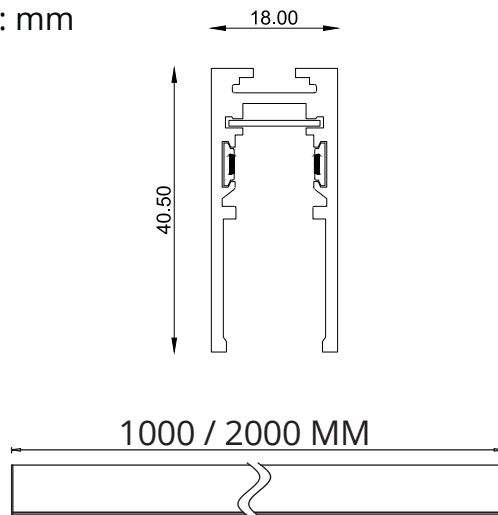

Model	DEEPMINI-SUR04-1M-2M-WW
Input Voltage	48VDC
Size	100 / 200 mm
Color	Sandy Black
Sealing	IP20
Body Material	Aluminum

DIMENSION

Unit: mm

RELATED ITEM

COLOR:

Sand black