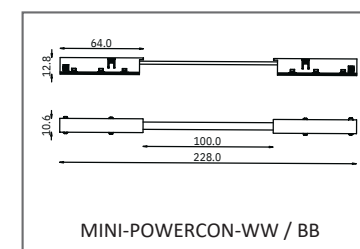

Model	DEEPMINI-SUR04-1M-2M-WW
Input Voltage	48VDC
Size	100 / 200 mm
Color	Sandy Black
Sealing	IP20
Body Material	Aluminum

DIMENSION

Unit: mm

RELATED ITEM

COLOR:

Sand black