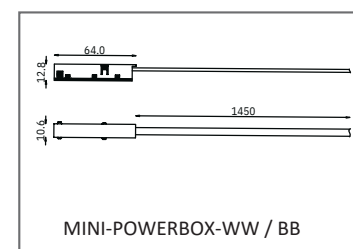

Model	DEEPMINI-SUR04-1M-2M-WW
Input Voltage	48VDC
Size	100 / 200 mm
Color	Sandy Black
Sealing	IP20
Body Material	Aluminum

DIMENSION

Unit: mm

RELATED ITEM

COLOR:

Sand black