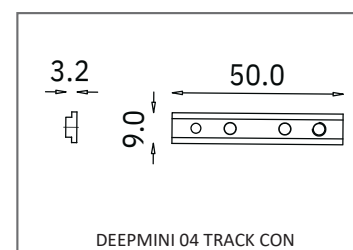

Model	DEEPMINI-SUR04-1M-2M-WW
Input Voltage	48VDC
Size	100 / 200 mm
Color	Sandy Black
Sealing	IP20
Body Material	Aluminum

DIMENSION

Unit: mm

RELATED ITEM

COLOR:

Sand black