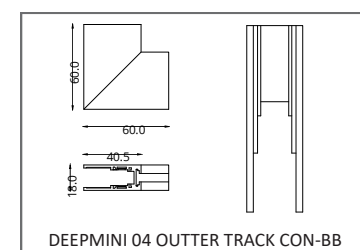

Model	DEEPMINI-SUR04-1M-2M-WW
Input Voltage	48VDC
Size	100 / 200 mm
Color	Sandy Black
Sealing	IP20
Body Material	Aluminum

DIMENSION

Unit: mm

RELATED ITEM

COLOR:

Sand black