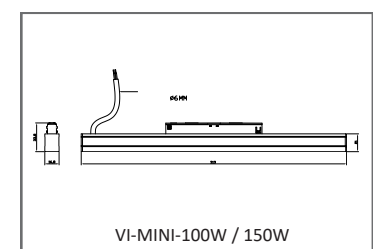

Model	DEEPMINI-SUR04-1M-2M-WW
Input Voltage	48VDC
Size	100 / 200 mm
Color	Sandy Black
Sealing	IP20
Body Material	Aluminum

DIMENSION

Unit: mm

RELATED ITEM

COLOR:

Sand black